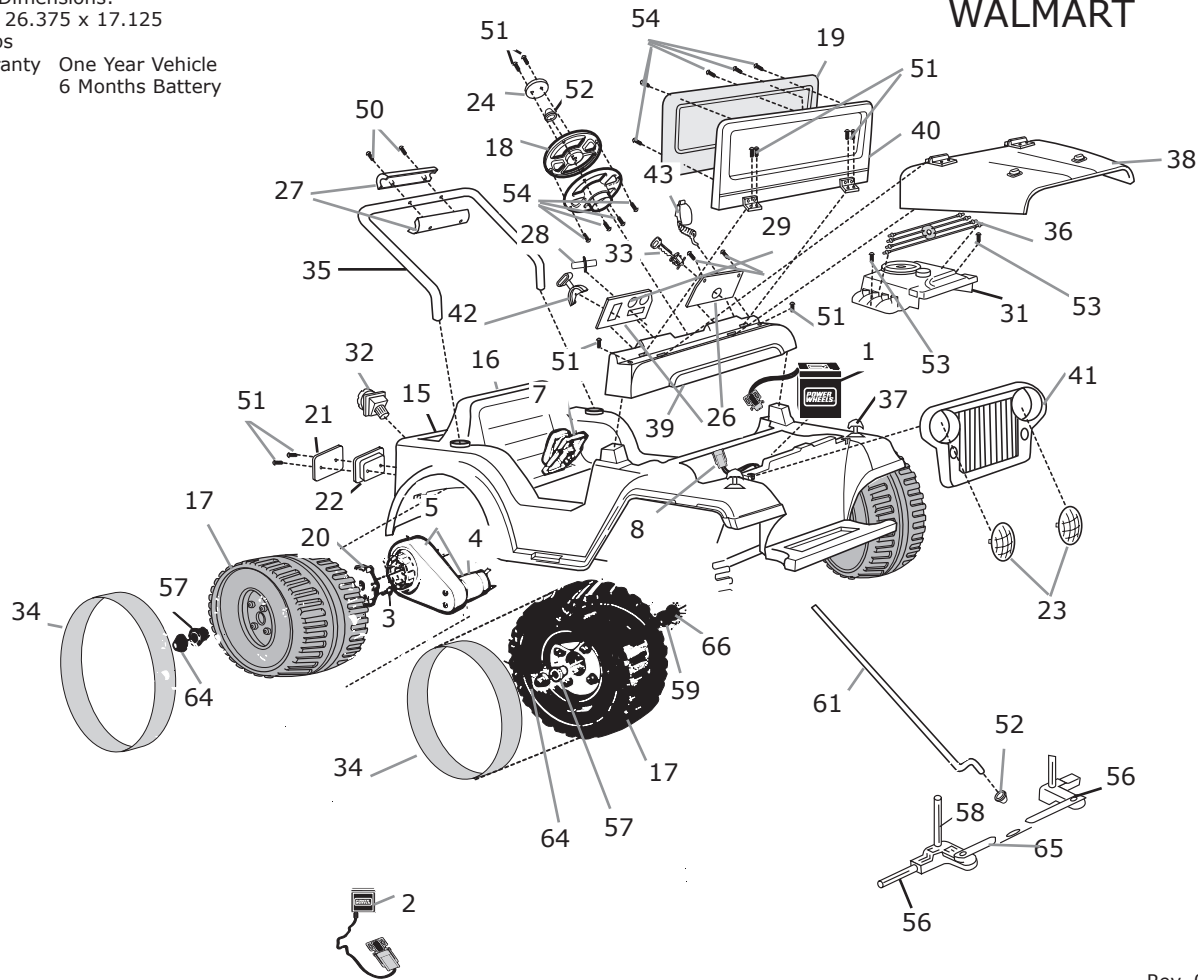

Age Range 1 1/2-4
Weight Limit: 50 lbs.
Surfaces: Asphalt/Hard Surfaces

Speed: 2.5 For/Rev
Colors: Red Body/Black Seat/
Black Wheels

Intro: 2005
Suggested Retail: 78.88

Box Dimensions:
38 x 26.375 x 17.125
36 lbs

Warranty One Year Vehicle
6 Months Battery

J0713

Jeep Lil Wrangler

6V Preschool Series WALMART

Rev. 04/12/06

Item No.	Description	Part No	QTY	Item No.	Description	Part No	QTY	Item No.	Description	Part No	QTY	
Working / Electrical Parts												
1.	6V Battery	00801-1234	1	32.	Gas Cap	75597-2089	1	64.	.354 Cap Nut	0801-0604	4	
2.	6V Charger	00801-0975	1	33.	Key Housing	74765-9369	1	65.	Steering Linkage Assy	76181-4229	1	
3.	Gearbox Assy	74580-9269	1	34.	Traction Band Set	76131-2019	1	66.	5/16 Washer	0801-0253	2	
4.	Motor Pinion Assy	74590-9539	1	35.	Rollbar	76135-4219	1					
5.	Motor Gearbox Assy	74780-9509	1	36.	Spark Plug Wires	78480-2129	1					
7.	Footboard Assy.	74765-9389	1	37.	Hoodlatch Assy	78490-9559	2					
8.	Harness Assy	74780-9799	1	38.	Hood	J0713-2119	1					
Plastic / Other Parts												
15.	Body	N/A	1	39.	Dash	J0713-2139	1					
16.	Seat (part of body)	N/A	1	40.	Windshield Frame	J0713-2339	1					
17.	Wheel	76133-2459	4	41.	Grill Assy	J0713-9149	1					
18.	Steering Wheel	74598-8005	1	42.	Pretend Shifter (Order Parts Bag)		1					
19.	Windshield	3800-6733	1	43.	Microphone	74780-9489	1					
20.	Driver	73233-2239	1	Hardware / Metal Parts								
21.	Lens Set	73233-2279	1	50.	6 x 1 1/2 Screw	N/A	2					
22.	Taillight Housing Set	73233-2759	1	51.	8 x 1 Screw (Order Hardware Bag)	N/A	12					
23.	Headlight Lens	74547-2279	2	52.	.437 Cap Nut	0801-0226	2					
24.	Steering Wheel Button	74550-2729	1	53.	8 x 18 x 1 Screw	N/A	2					
26.	Bezel Set/Dash	74598-2699	1	54.	6 x 1/2 Screw	0801-0222	11					
27.	Sport Bar Cover Set	74598-8001	1	56.	Front Axle	73241-4509	2					
28.	Radio Dial	74765-2709	1	57.	7/16 Round/Axle Bushing	74550-2689	3					
29.	Dash Knob	74765-2719	2	58.	Axle Post Support	74770-2369	2					
31.	False Motor	74780-2379	1	59.	Round Bushing	74770-2539	4					
Parts Not Shown												
										Parts Bag	3800-7381	1
										Hardware Bag	74547-9279	1
										Owners Manual	J0713-0920	1
										Decal Sheet	J0713-0330	1
										Small Decal Sheet	J0713-0320	1
										Adhesive Clip	0801-0313	1
										Control Switch	00801-0885	1
										Front Post Bushing	74770-2669	2
										Lens	74770-2349	2
										Spacer, wheel	73233-2369	1
										Rear Axle	76135-4509	1
										Rear Axle Spacer	76136-4419	1
										Flange	74598-2079	1
										Footswitch	0801-0538	1

N/A = Not Available

Bold and Underlined parts are to be purchased and installed by Service Centers only. These items may not be sold directly to consumers by Service Centers or Fisher-Price.